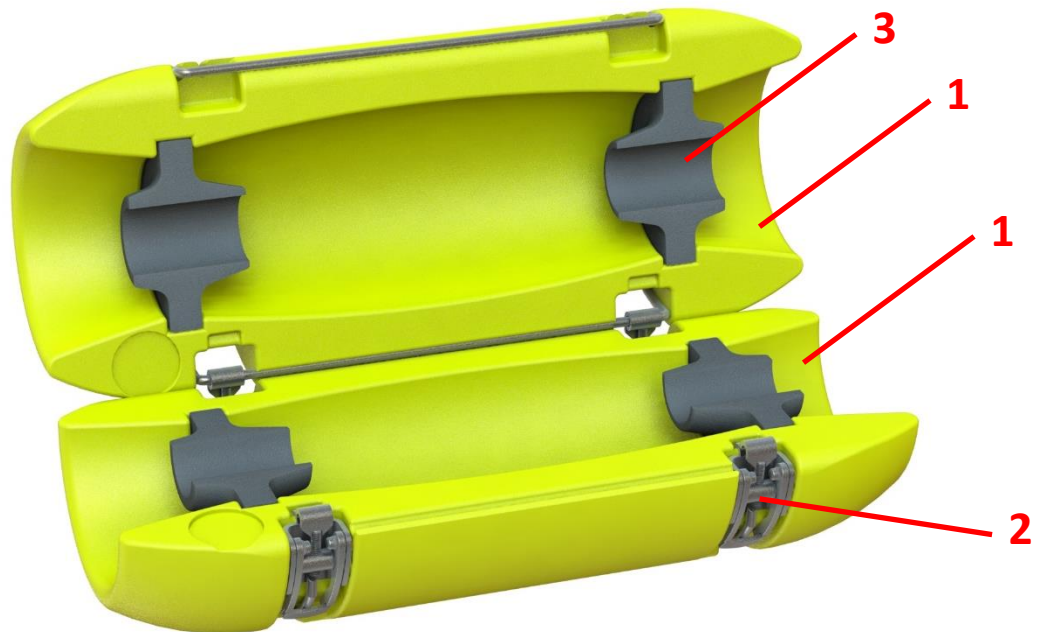

Polyform® Sub Flowsafe Series

Product Parts list

SUB FLOWSAFE -500m, for hose ref spec HS-2380N-16V16

2400084045		SUB FLOWSAFE -500m for 36,8mm slange, Gul	
Pos no	Item no	Description	Quantity
1	2800050045	SUB FLOWSAFE module -500m	2
2	10733	Subflowsafe Clamp, Aisi 316	1
3	10745	Inlay for 36,8 mm hose	4